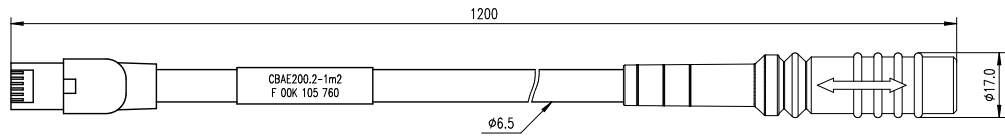

1 Introduction

Cable Adapter to connect CBE230 Cable to the PC over an RJ45 connector.

The CBAE200.2-1m2 supports Gigabit Ethernet.

Figure 1: View

2 Installation

Figure 2: Installation

3 Technical Data

3.1 Mechanical Dimensions

Figure 3: Mechanical Dimensions

3.2 Temperature Range

Condition	Temperature
Operating Temperature	-40°C - +105°C

3.3 Tightness

Condition	IP Code
Lemo Connector (plugged)	IP65

4 Ordering Information

Short Name	Order - Number
CBAM230.1-0m38	F 00K 105 791
CBAM240.1-0m6	F 00K 105 792
CBAE200.2-1m2	F 00K 105 760
CBAE330.2-0m5	F 00K 105 759
CBE200-3	F 00K 104 373
CBE200-5	F 00K 105 171
CBE200-8	F 00K 104 374
CBE200-20	F 00K 104 372
CBE230.1-3	F 00K 105 757
CBE230.1-8	F 00K 105 758