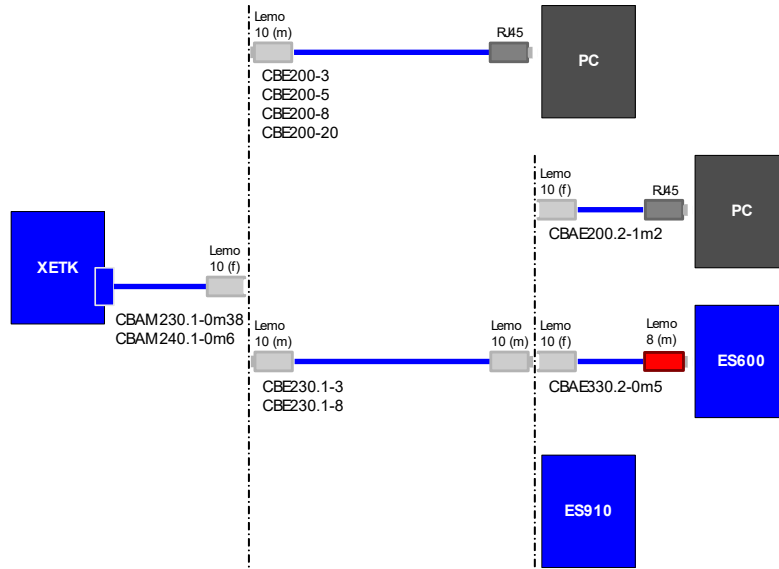

1 Introduction

Cable Adapter to connect CBE230 Cable to the PC over an RJ45 connector.

The CBAE200.2-1m2 supports Gigabit Ethernet.

Figure 1: View

2 Installation

Figure 2: Installation

3 Technical Data

3.1 Mechanical Dimensions

Figure 3: Mechanical Dimensions

3.2 Temperature Range

Condition	Temperature
Operating Temperature	-40°C - +105°C

3.3 Tightness

Condition	IP Code
Lemo Connector (plugged)	IP65

4 Ordering Information

Short Name	Order - Number
CBAM230.1-0m38	F 00K 105 791
CBAM240.1-0m6	F 00K 105 792
CBAE200.2-1m2	F 00K 105 760
CBAE330.2-0m5	F 00K 105 759
CBE200-3	F 00K 104 373
CBE200-5	F 00K 105 171
CBE200-8	F 00K 104 374
CBE200-20	F 00K 104 372
CBE230.1-3	F 00K 105 757
CBE230.1-8	F 00K 105 758