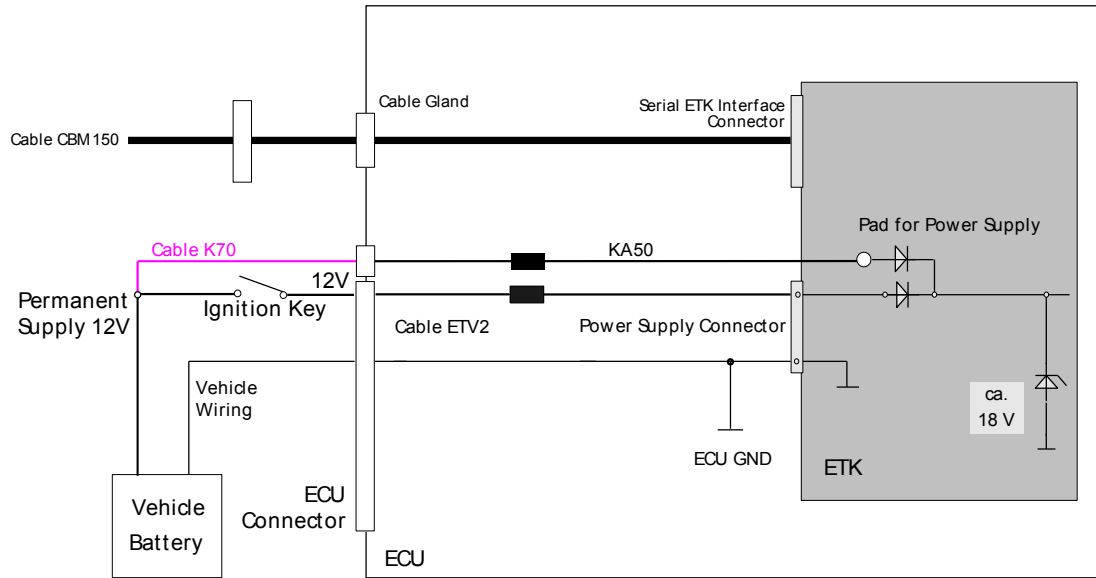

K70

External Power Supply Cable for ETKs, Lemo 0B FGG - open wire (2mc-1c), 2m

Data Sheet

Copyright

The data in this document may not be altered or amended without special notification from ETAS GmbH. ETAS GmbH undertakes no further obligation in relation to this document. The software described in it can only be used if the customer is in possession of a general license agreement or single license. Using and copying is only allowed in concurrence with the specifications stipulated in the contract.

Figures

Figure 1: View5
Figure 2: Installation6
Figure 3: Mechanical Dimensions7

1 Introduction

External power supply cable for ETKs. Used for ETKs without permanent power inside the ECU. Counterpart is the KA50 or several ETK Ethernet pig tails with external power supply, mounted inside the ECU.

1.1 View

Figure 1: View

1.2 Installation

Figure 2: Installation

Note
It is recommended for safety reasons to connect the external permanent voltage and the switched voltage inside the ECU !

2 Technical Data