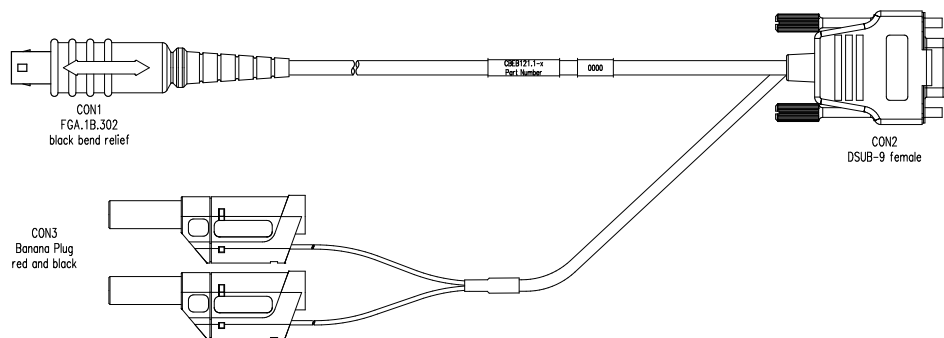

NOTE

Minimum bending radius for the cable is 16mm.

2 Installation

Figure 2 Installation

3 Technical Data

3.1 Mechanical Dimensions

Figure 3 Mechanical Dimensions

Short Name	Length "A"
CBEB121.1-3	300cm
CBEB121.1-5	500cm

3.2 Connectors

Figure 4 Connector Description

Connector	Target
CON1	BR_XETK Cable-Adapter
CON2	CBEB105 Mediaconverter
CON3	Battery

3.3 Temperature Range

Condition	Temperature
Operating Temperature CON1 Side	-40°C - +105°C
Operating Temperature CON2, CON3 Side	-40°C - +70°C

3.4 Tightness

Condition	IP Code
CON1 (plugged)	IP65

4 Ordering Information

Short Name	Order - Number
CBEB121.1-3	F 00K 111 113
CBEB121.1-5	F 00K 111 114

5 Contact Information

Technical Support

For details of your local sales office as well as your local technical support team and product hotlines, take a look at the website: www.etas.com/hotlines