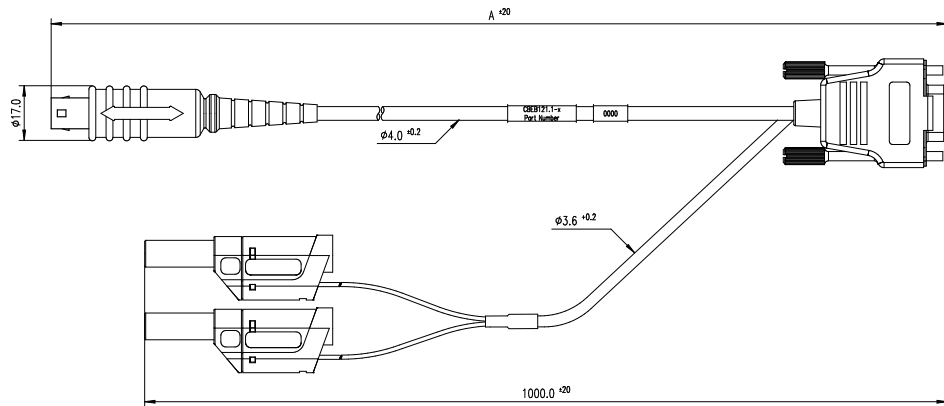

© Copyright 2023 ETAS GmbH, Stuttgart

The names and designations used in this document are trademarks or brands belonging to the respective owners.

ETAS CBEB121.1 Data Sheet R04 EN – 11.2023

Contents

1	Introduction	4
2	Installation.....	5
3	Technical Data.....	6
3.1	Mechanical Dimensions	6
3.2	Connectors	6
3.3	Temperature Range.....	6
3.4	Tightness.....	7
4	Ordering Information	8
5	Contact Information	9

NOTE

Minimum bending radius for the cable is 16mm.

2 Installation

Figure 2 Installation

3 Technical Data

3.1 Mechanical Dimensions

Figure 3 Mechanical Dimensions

Short Name	Length "A"
CBEB121.1-3	300cm
CBEB121.1-5	500cm