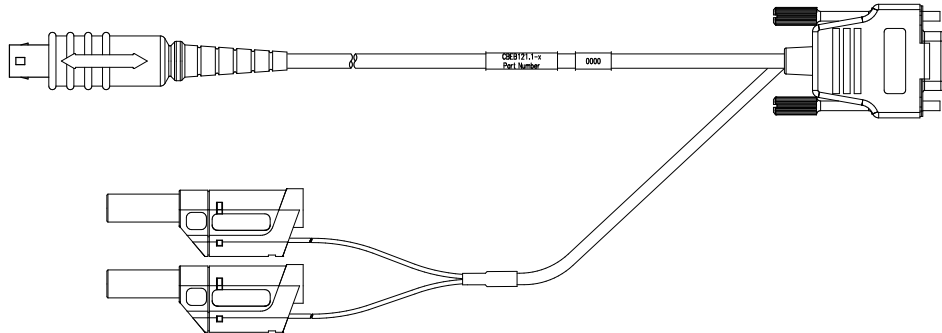

ETAS CBEB121.1

100 Mbit/s BroadR Reach Connection
Cable plus Power for CBEB100, Lemo 1B
FGA - DSUB plus
banana connector (2mc-9fc)

 Data Sheet

Copyright

The data in this document may not be altered or amended without special notification from ETAS GmbH. ETAS GmbH undertakes no further obligation in relation to this document. The software described in it can only be used if the customer is in possession of a general license agreement or single license. Using and copying is only allowed in concurrence with the specifications stipulated in the contract.

© Copyright 2023 ETAS GmbH, Stuttgart

The names and designations used in this document are trademarks or brands belonging to the respective owners.

ETAS CBEB121.1 Data Sheet R04 EN – 11.2023

Contents

1	Introduction	4
2	Installation.....	5
3	Technical Data.....	6
3.1	Mechanical Dimensions	6
3.2	Connectors	6
3.3	Temperature Range.....	6
3.4	Tightness.....	7
4	Ordering Information	8
5	Contact Information	9

1 Introduction

CBEB121.1 is a 100Mbit/S automotive Ethernet cable to connect a CBEB100.1 Media-converter with a BR_XETK cable adapter (e.g. CBAM290.1) plus Banana plugs to supply the media converter.

Figure 1 View

NOTE

Minimum bending radius for the cable is 16mm.

2 Installation

Figure 2 Installation

3 Technical Data

3.1 Mechanical Dimensions

Figure 3 Mechanical Dimensions

Short Name	Length "A"
CBEB121.1-3	300cm
CBEB121.1-5	500cm