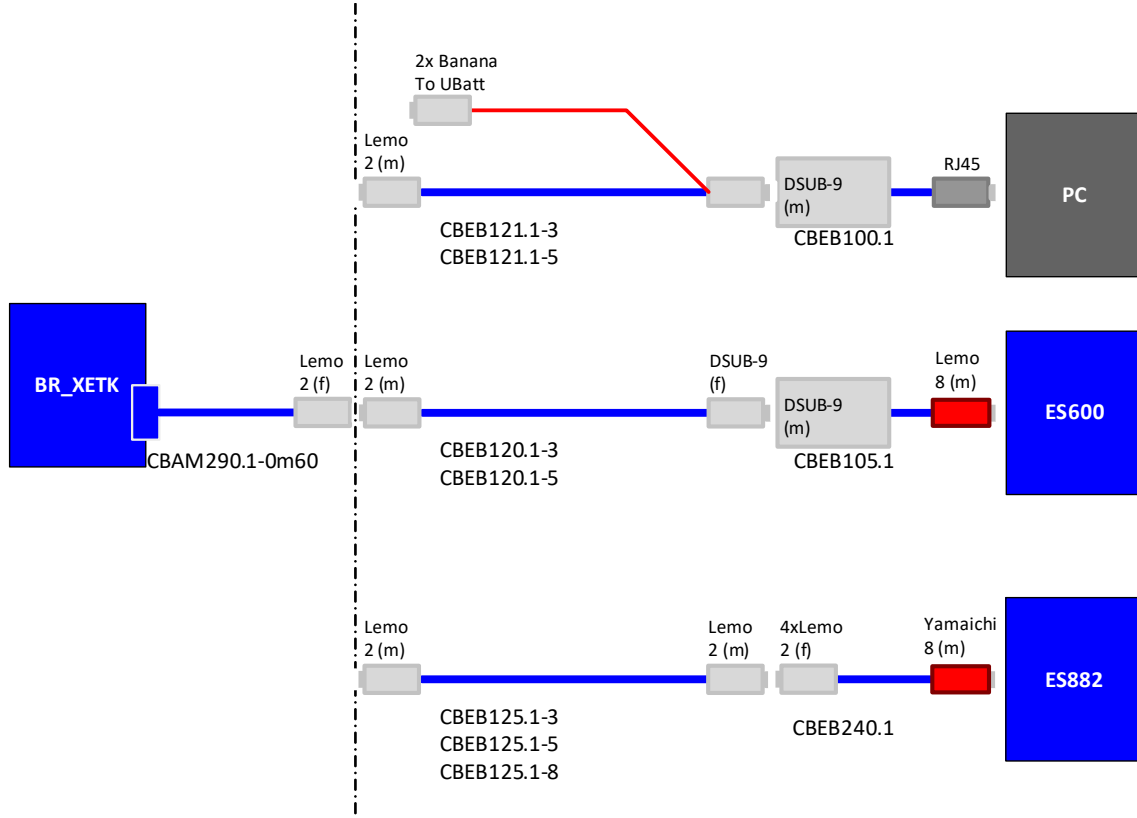

ETAS CBEB121.1

100 Mbit/s BroadR Reach Connection
Cable plus Power for CBEB100, Lemo 1B
FGA - DSUB plus
banana connector (2mc-9fc)

 Data Sheet

Copyright

The data in this document may not be altered or amended without special notification from ETAS GmbH. ETAS GmbH undertakes no further obligation in relation to this document. The software described in it can only be used if the customer is in possession of a general license agreement or single license. Using and copying is only allowed in concurrence with the specifications stipulated in the contract.

1 Introduction

CBEB121.1 is a 100Mbit/S automotive Ethernet cable to connect a CBEB100.1 Media-converter with a BR_XETK cable adapter (e.g. CBAM290.1) plus Banana plugs to supply the media converter.

Figure 1 View

NOTE

Minimum bending radius for the cable is 16mm.

2 Installation

Figure 2 Installation

3 Technical Data

3.1 Mechanical Dimensions

Figure 3 Mechanical Dimensions

Short Name	Length "A"
CBEB121.1-3	300cm
CBEB121.1-5	500cm

3.2 Connectors

Figure 4 Connector Description

Connector	Target
CON1	BR_XETK Cable-Adapter
CON2	CBEB105 Mediaconverter
CON3	Battery

3.3 Temperature Range

Condition	Temperature
Operating Temperature CON1 Side	-40°C - +105°C
Operating Temperature CON2, CON3 Side	-40°C - +70°C