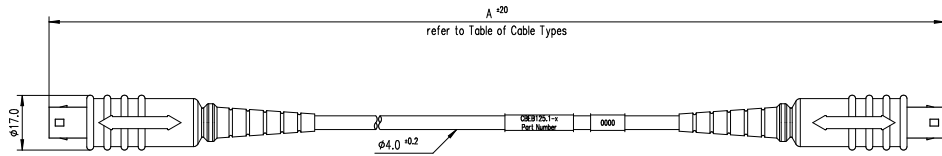

### 3 Technical Data

#### 3.1 Mechanical Dimensions

Figure 3 Mechanical Dimensions

Short Name	Length "A"
CBEB125.1-3	300cm
CBEB125.1-8	800cm

#### 3.2 Connectors

Figure 4 Connector Description