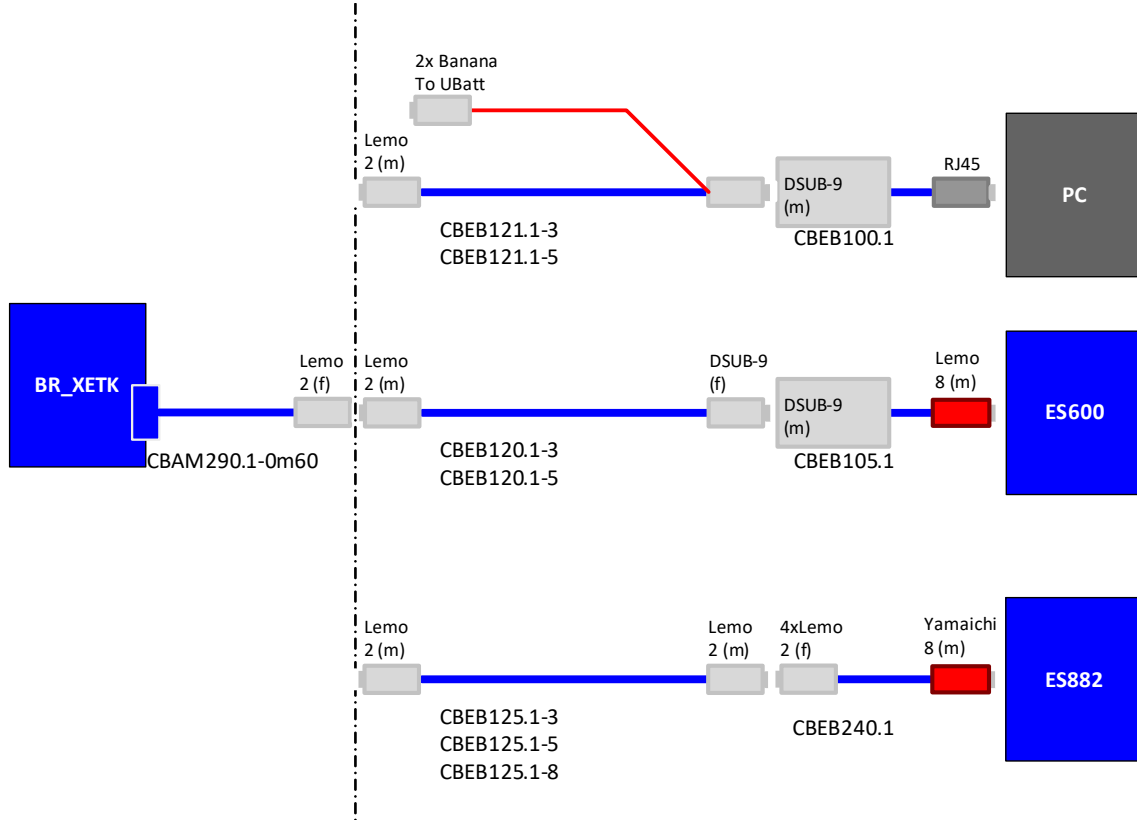

# 1 Introduction

CBEB125.1 is a 100Mbit/S automotive 1:1 Ethernet cable with 2pin Lemo 1B connectors.

Figure 1 View

## 2 Installation

Figure 2 Installation

### 3 Technical Data

#### 3.2 Connectors

Figure 4 Connector Description