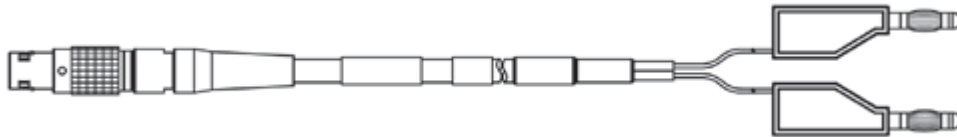

CAN 接口电缆, Lemo 1B FGC - Banana (8mc - 2mc), 1m5

CBAC160.1-1m5 F-00K-106-116