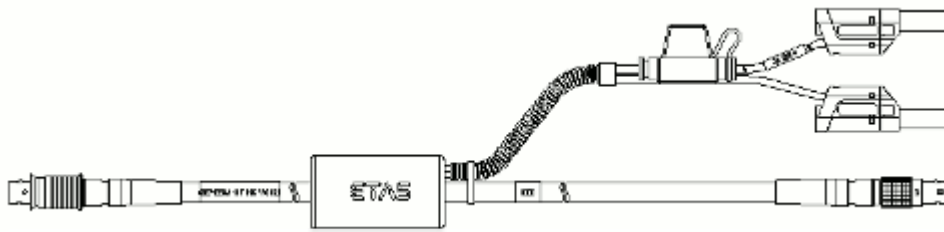

CBE230-8 F-00K-105-758

适配器电缆以太网连接1 GBit/s to 100 MBit/s, Lemo 1B PHE - Lemo 1B FGF (10fc-8mc), 0m5 CBAE330-0m5 F-00K-105-759

以太网PC连接电缆, Lemo 1B FGF - Lemo 1B FGL (8mc-8fc), 3 m CBE400.2-3 F-00K-104-920

以太网PC连接电缆, 高度柔韧, Lemo 1B FGF - Lemo 1B FGL (8mc-8fc), 0m5 CBE401.1-0m5 F-00K-106-128

以太网连接和电源线, Lemo 1B FGF - Lemo 1B FGL - Banana (8mc-8fc+2mc), 3 m CBEP420.1-3 F-00K-105-292

以太网连接和电源线, Lemo 1B FGF - Lemo 1B FGL - Safety Banana (8mc-8fc+2mc), 3 m CBEP4205.1-3 F-00K-110-041

以太网连接和电源线, Lemo 1B FGF - Lemo 1B FGL - Banana (8mc-8fc+2mc), 3 m CBEP425.1-3 F-00K-105-972

以太网连接和电源线, Lemo 1B FGF - Lemo 1B FGL -
Safety Banana (8mc-8fc+2mc), 3 m

CBEP4255.1-3 F-00K-110-029

以太网连接和供电电缆, Lemo 1B FGF - Lemo 1B FGD
(8mc-8mc), 0m45

CBE130-0m45 F-00K-102-748

以太网连接和电源线, Lemo 1B FGF - Lemo 1B FGD
(8mc-8mc), 3 m