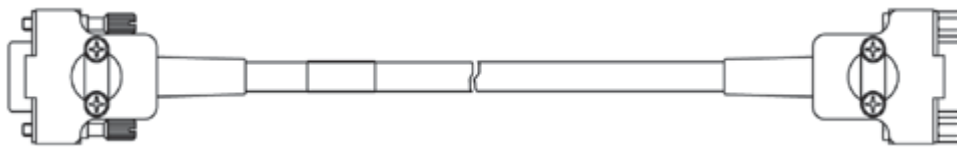

以太网PC连接电缆, Lemo 1B FGG - RJ45 (8mc-8mc), 8 m CBE100-8 F-00K-102-571

CAN 接口电缆, Lemo 1B FGC - 2xDSUB (8mc-9fc+9mc), 2 m K106 F-00K-001-271

CAN Y型接口电缆, Lemo 1B FGC - Lemo 0S PCA - LEMO 0S FFA (8mc-2fc+2mc), 2 m K107 F-00K-001-272

CAN 接口电缆, OBDII J1962 - Lemo 1B FGC (16mc-8mc), 2m5

CBAC150-2m5 F-00K-104-159

CAN 接口电缆, Lemo 1B FGC - Banana (8mc - 2mc), 1m5

CBAC160.1-1m5 F-00K-106-116

CAN接口线缆, DSUB - DSUB (9fc-9mc), 2 m

CBCX130-2 F-00K-103-784

CAN、FlexRay和LIN接口Y-线缆, Lemo 1B FGC - 2xDSUB (8mc-9fc+ 9mc), 2 m

CBCFI100.1-2 F-00K-106-893

以太网连接电缆 1 GBit/s, Lemo 1B FGE - Lemo 1B FGE (10mc- 10mc), 3 m

CBE230-3 F-00K-105-757

以太网连接电缆 1 GBit/s, Lemo 1B FGE - Lemo 1B FGE (10mc- 10mc), 8 m