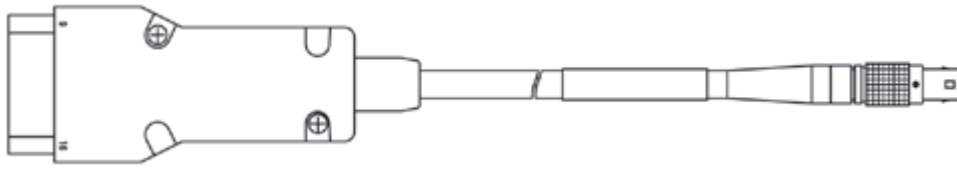

CAN 接口电缆, OBDII J1962 - Lemo 1B FGC (16mc-8mc), 2m5

CBAC150-2m5 F-00K-104-159