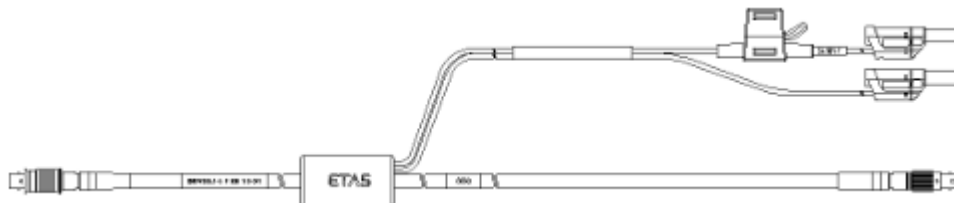

With the CBE400 cable power supply to the modules are provided by ES600 Network Module.

With the CBEP cables power supply to the modules are provided by an external power supply.

Ethernet PC Connection Cable, Lemo 1B FGF - 3.00 m
Lemo 1B FGL (8mc-8fc), 3 m 9.84 ft CBE400.2-3 F-00K-104-920

Ethernet Connection and Power Supply Cable, Lemo 1B FGF - Lemo 1B FGL - Banana (8mc-8fc+2mc), 3 m 3.00 m
9.84 ft CBEP420.1-3 F-00K-105-292

Ethernet Connection and Power Supply Cable, Lemo 1B FGF - Lemo 1B FGL - Safety Banana (8mc-8fc+2mc), 3 m 3.00 m
9.84 ft CBEP4205.1-3 F-00K-110-041