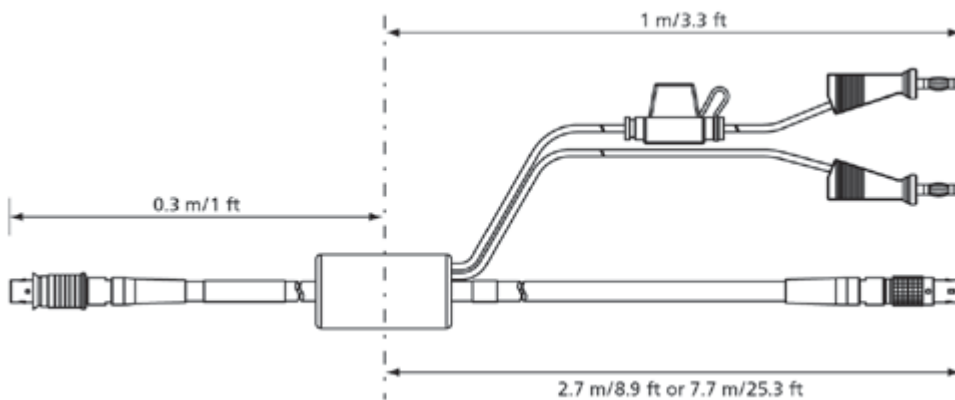

7 - Fast Ethernet Connection with OPEN Alliance BroadR-Reach® BR_XETK

Media Converter Cable, DSUB - Lemo 1B FGF	1.00 m	CBEB105.1-1m0	F-00K-110-321
(9mc-8mc), 1m	3.28 ft		

8 – Fast Ethernet connection and power supply for ES4xx, ES630 and ES93x modules

Ethernet Connection and Power Supply Cable, Lemo 1B FGF - Lemo 1B FGL - Banana (8mc-8fc+2mc), 3 m 3.00 m
9.84 ft CBEP420.1-3 F-00K-105-292

Ethernet Connection and Power Supply Cable, Lemo 1B FGF - Lemo 1B FGL - Safety Banana (8mc-8fc+2mc), 3 m 3.00 m
9.84 ft CBEP4205.1-3 F-00K-110-041