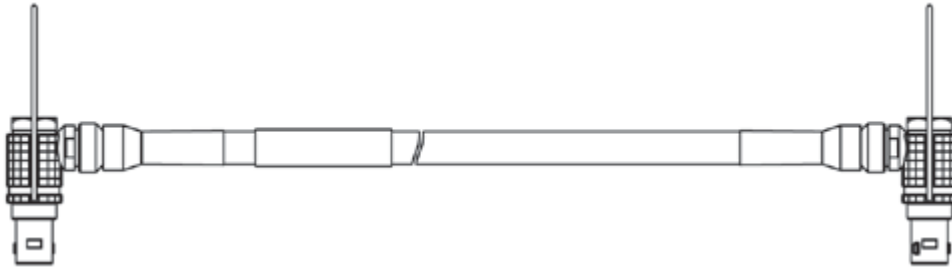

Ethernet PC Connection Cable, Lemo 1B FGG - RJ45 (8mc-8mc), 8 m	8.00 m 26.25 ft	CBE100-8	F-00K-102-571
--	--------------------	----------	---------------

4 - Fast Ethernet Connection and Power Supply with ES523, ES59x, ES600, or ES6xx Modules

Power Supply to ES6xx Measurement Modules are provided by ES600 Network Module.

Ethernet Connection and Power Supply Cable, Lemo 1B FGF - Lemo 1B FGD (8mc- 8mc), 0m45	0.45 m 1.48 ft	CBE130-0m45	F-00K-102-748
--	-------------------	-------------	---------------

Ethernet Connection and Power Supply Cable, Lemo 1B FGF - Lemo 1B FGD (8mc- 8mc), 3 m	3.00 m 9.84 ft	CBE130-3	F-00K-102-587
---	-------------------	----------	---------------

Ethernet Connection and Power Supply Cable with Angular Connectors, Lemo 1B FMF - Lemo 1B FMD (8mc-8mc), 0m45	0.45 m 1.48 ft	CBE140-0m45	F-00K-104-153
---	-------------------	-------------	---------------