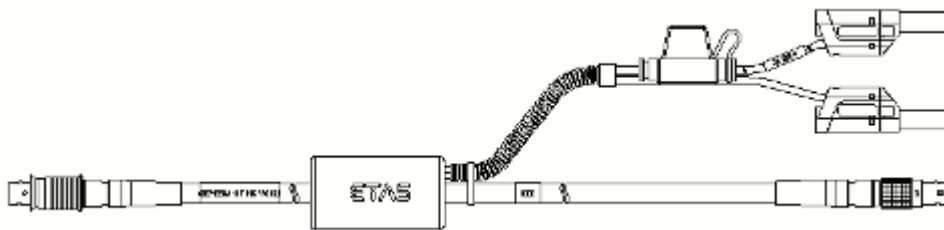

Ethernet Connection and Power Supply Cable, Lemo 1B FGF - Lemo 1B FGL - Banana (8mc-8fc+2mc), 3 m 3.00 m
9.84 ft CBEP420.1-3 F-00K-105-292

Ethernet Connection and Power Supply Cable, Lemo 1B FGF - Lemo 1B FGL - Safety Banana (8mc-8fc+2mc), 3 m 3.00 m
9.84 ft CBEP4205.1-3 F-00K-110-041

Ethernet Connection and Power Supply Cable, Lemo 1B FGF - Lemo 1B FGL - Banana (8mc-8fc+2mc), 3 m 3.00 m
9.84 ft CBEP425.1-3 F-00K-105-972

Ethernet Connection and Power Supply Cable, Lemo 1B FGF - Lemo 1B FGL - Safety Banana (8mc-8fc+2mc), 3 m 3.00 m
9.84 ft CBEP4255.1-3 F-00K-110-029