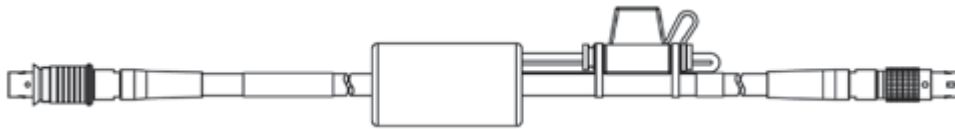

8 – Fast Ethernet connection and power supply for ES4xx, ES630 and ES93x modules

With the CBE400 cable power supply to the modules are provided by ES600 Network Module.

With the CBEP cables power supply to the modules are provided by an external power supply.

Ethernet PC Connection Cable, Lemo 1B FGF - 3.00 m
Lemo 1B FGL (8mc-8fc), 3 m 9.84 ft CBE400.2-3 F-00K-104-920

Ethernet Connection and Power Supply Cable, Lemo 1B FGF - Lemo 1B FGL - Banana (8mc-8fc+2mc), 3 m 3.00 m
9.84 ft CBEP420.1-3 F-00K-105-292