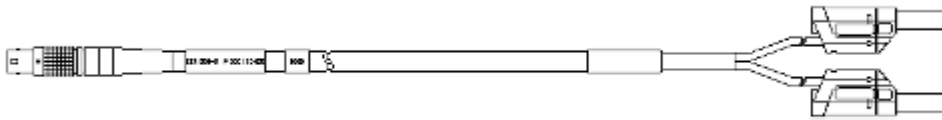

Ordering Information

Order Name	Length	Short Name	Order Number
ES600			
Network Module		ES600.2	F-00K-109-493
including			
T-connector for ES600 Housing		ES600_H_TB	F-00K-001-925
Power Supply Cable, Lemo 1B FGJ - Banana (2mc-2mc), 2 m	2.00 m 6.56 ft	CBP120-2	F-00K-102-584
Network Module with Safety Cable		ES600.2-S	F-00K-110-453
including			
T-connector for ES600 Housing		ES600_H_TB	F-00K-001-925

Power Supply Cable, Lemo 1B FGJ - Safety Banana (2mc-2mc), 2 m	2.00 m 6.56 ft	CBP1205-2	F-00K-110-023
---	-------------------	-----------	---------------

Optional Accessories for ES600

1 - Power Supply

Power Supply Cable, Lemo 1B FGJ - Banana (2mc-2mc), 2 m	2.00 m 6.56 ft	CBP120-2	F-00K-102-584
--	-------------------	----------	---------------

Power Supply Cable, Lemo 1B FGJ - Safety Banana (2mc-2mc), 2 m	2.00 m 6.56 ft	CBP1205-2	F-00K-110-023
---	-------------------	-----------	---------------

2 - Gigabit Ethernet Connection with PC

1 GBit/s Ethernet PC Connection Cable , Lemo 1B FGM - RJ45 (10fc-8mc), 3 m	3.00 m 9.84 ft	CBE250.1-3	F-00K-109-469
---	-------------------	------------	---------------

1-Gbit/s Ethernet PC Connection Cable, Lemo 1B FGM - RJ45 (10fc-8mc), 5 m	5.00 m 16.40 ft	CBE250.1-5	F-00K-109-470
--	--------------------	------------	---------------

1 GBit/s Ethernet PC Connection Cable, Lemo 1B FGM - RJ45 (10fc-8mc), 8 m	8.00 m 26.25 ft	CBE250.1-8	F-00K-109-471
--	--------------------	------------	---------------