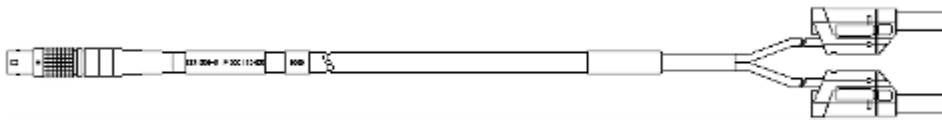

Ordering Information

Order Name	Length	Short Name	Order Number
ES600			
Network Module		ES600.2	F-00K-109-493
including			
T-connector for ES600 Housing		ES600_H_TB	F-00K-001-925
Power Supply Cable, Lemo 1B FGJ - Banana (2mc-2mc), 2 m	2.00 m 6.56 ft	CBP120-2	F-00K-102-584
Network Module with Safety Cable		ES600.2-S	F-00K-110-453
including			
T-connector for ES600 Housing		ES600_H_TB	F-00K-001-925

Power Supply Cable, Lemo 1B FGJ - Safety Banana (2mc-2mc), 2 m	2.00 m 6.56 ft	CBP1205-2	F-00K-110-023
---	-------------------	-----------	---------------

Optional Accessories for ES600

1 - Power Supply

Power Supply Cable, Lemo 1B FGJ - Banana (2mc-2mc), 2 m	2.00 m 6.56 ft	CBP120-2	F-00K-102-584
--	-------------------	----------	---------------

Power Supply Cable, Lemo 1B FGJ - Safety Banana (2mc-2mc), 2 m	2.00 m 6.56 ft	CBP1205-2	F-00K-110-023
---	-------------------	-----------	---------------

2 - Gigabit Ethernet Connection with PC

1 GBit/s Ethernet PC Connection Cable , Lemo 1B FGM - RJ45 (10fc-8mc), 3 m	3.00 m 9.84 ft	CBE250.1-3	F-00K-109-469
---	-------------------	------------	---------------

1-Gbit/s Ethernet PC Connection Cable, Lemo 1B FGM - RJ45 (10fc-8mc), 5 m	5.00 m 16.40 ft	CBE250.1-5	F-00K-109-470
--	--------------------	------------	---------------

1 GBit/s Ethernet PC Connection Cable, Lemo 1B FGM - RJ45 (10fc-8mc), 8 m	8.00 m 26.25 ft	CBE250.1-8	F-00K-109-471
--	--------------------	------------	---------------