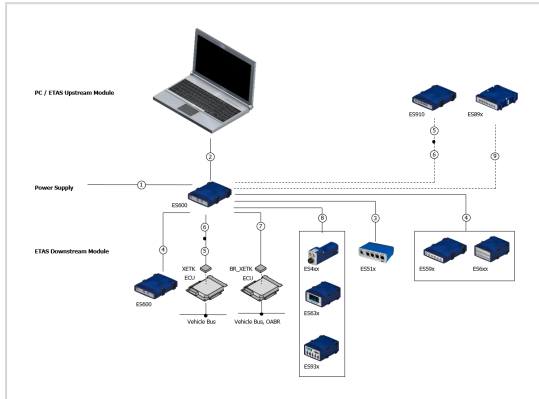

Ordering Information

Order Name	Length	Short Name	Order Number
ES600			
Network Module		ES600.2	F-00K-109-493
including			
T-connector for ES600 Housing		ES600_H_TB	F-00K-001-925
Power Supply Cable, Lemo 1B FGJ - Banana (2mc-2mc), 2 m	2.00 m 6.56 ft	CBP120-2	F-00K-102-584
Network Module with Safety Cable		ES600.2-S	F-00K-110-453
including			
T-connector for ES600 Housing		ES600_H_TB	F-00K-001-925

Power Supply Cable, Lemo 1B FGJ - Safety Banana (2mc-2mc), 2 m	2.00 m 6.56 ft	CBP1205-2	F-00K-110-023
---	-------------------	-----------	---------------

Optional Accessories for ES600

1 - Power Supply

Power Supply Cable, Lemo 1B FGJ - Banana (2mc-2mc), 2 m	2.00 m 6.56 ft	CBP120-2	F-00K-102-584
--	-------------------	----------	---------------

Power Supply Cable, Lemo 1B FGJ - Safety Banana (2mc-2mc), 2 m	2.00 m 6.56 ft	CBP1205-2	F-00K-110-023
---	-------------------	-----------	---------------

2 - Gigabit Ethernet Connection with PC

1 GBit/s Ethernet PC Connection Cable , Lemo 1B FGM - RJ45 (10fc-8mc), 3 m	3.00 m 9.84 ft	CBE250.1-3	F-00K-109-469
---	-------------------	------------	---------------

1-Gbit/s Ethernet PC Connection Cable, Lemo 1B FGM - RJ45 (10fc-8mc), 5 m	5.00 m 16.40 ft	CBE250.1-5	F-00K-109-470
--	--------------------	------------	---------------

1 GBit/s Ethernet PC Connection Cable, Lemo 1B FGM - RJ45 (10fc-8mc), 8 m	8.00 m 26.25 ft	CBE250.1-8	F-00K-109-471
--	--------------------	------------	---------------