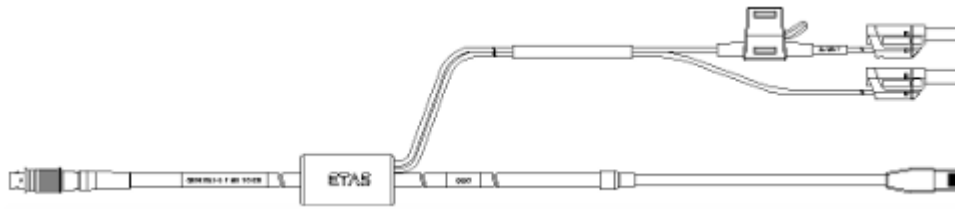

以太网延长电缆, Lemo 1B PHL - Lemo 1B FGL
(8mc-8fc), 3 m

CBEX400.1-3

F-00K-105-294

以太网PC连接和供电电缆, Lemo 1B FGL - RJ45 -
Banana (8fc-8mc+2mc), 3 m

CBEP410.1-3

F-00K-104-927

以太网PC连接和供电电缆, Lemo 1B FGL - RJ45 - Safety Banana (8fc-8mc+2mc), 3 m CBEP4105.1-3 F-00K-110-026

以太网PC连接和供电电缆, 供电线靠近电脑, Lemo 1B FGL - RJ45 - Banana (8fc-8mc+2mc), 5 m CBEP415.1-5 F-00K-105-680 m

以太网PC连接和供电电缆, 供电线靠近电脑, Lemo 1B FGL - RJ45 - Safety Banana (8fc-8mc+2mc), 5 m CBEP4155.1-5 F-00K-110-027