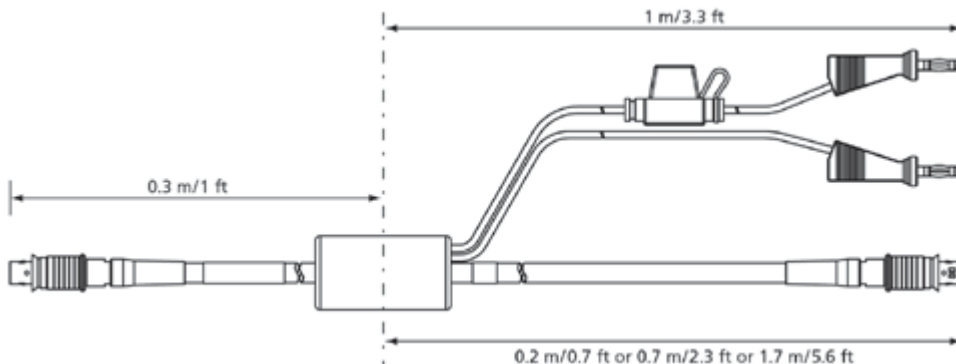

1-1 - 为ES910提供电力和以太网连接

以太网链连接和供电电缆, Lemo 1B FGL - Lemo 1B
FGA - Banana (8fc-8mc+2mc), 0m5 CBEP430.1-0m5 F-00K-104-928

以太网链连接和供电电缆, Lemo 1B FGL - Lemo 1B
FGA - Safety Banana (8fc-8mc+2mc), 0m5 CBEP4305.1-0m5 F-00K-110-030