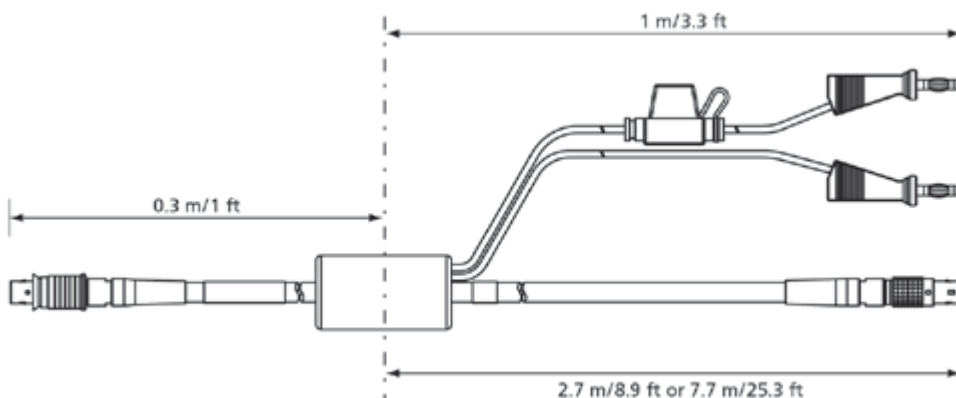

1-1 - 为ES910提供电力和以太网连接

以太网链连接和供电电缆, Lemo 1B FGL - Lemo 1B
FGA - Banana (8fc-8mc+2mc), 0m5 CBEP430.1-0m5 F-00K-104-928

以太网链连接和供电电缆, Lemo 1B FGL - Lemo 1B
FGA - Safety Banana (8fc-8mc+2mc), 0m5 CBEP4305.1-0m5 F-00K-110-030

1-2 - 为ES592 / ES593-D / ES595提供电力和以太网连接

以太网连接和电源线, Lemo 1B FGF - Lemo 1B FGL -
Banana (8mc-8fc+2mc), 3 m CBEP420.1-3 F-00K-105-292

以太网连接和电源线, Lemo 1B FGF - Lemo 1B FGL -
Safety Banana (8mc-8fc+2mc), 3 m CBEP4205.1-3 F-00K-110-041