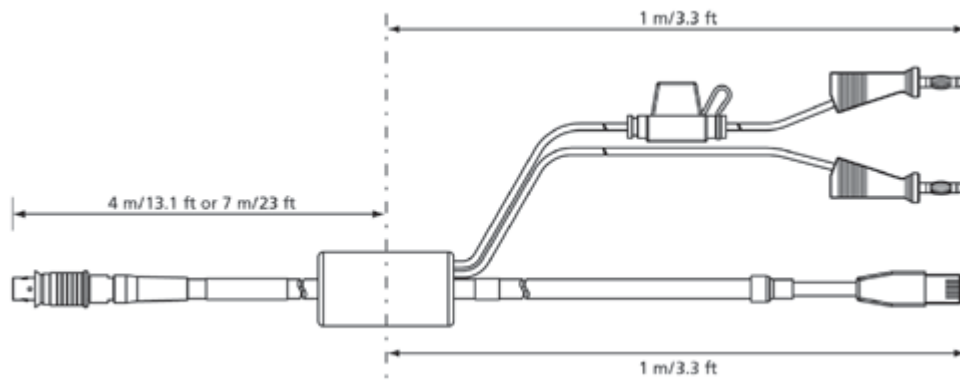

以太网延长电缆, Lemo 1B PHL - Lemo 1B FGL
(8mc-8fc), 3 m

CBEX400.1-3

F-00K-105-294

以太网PC连接和供电电缆, Lemo 1B FGL - RJ45 -
Banana (8fc-8mc+2mc), 3 m

CBEP410.1-3

F-00K-104-927

以太网PC连接和供电电缆, Lemo 1B FGL - RJ45 - Safety Banana (8fc-8mc+2mc), 3 m CBEP4105.1-3 F-00K-110-026

以太网PC连接和供电电缆, 供电线靠近电脑, Lemo 1B FGL - RJ45 - Banana (8fc-8mc+2mc), 5 m CBEP415.1-5 F-00K-105-680 m

以太网PC连接和供电电缆, 供电线靠近电脑, Lemo 1B FGL - RJ45 - Safety Banana (8fc-8mc+2mc), 5 m CBEP4155.1-5 F-00K-110-027