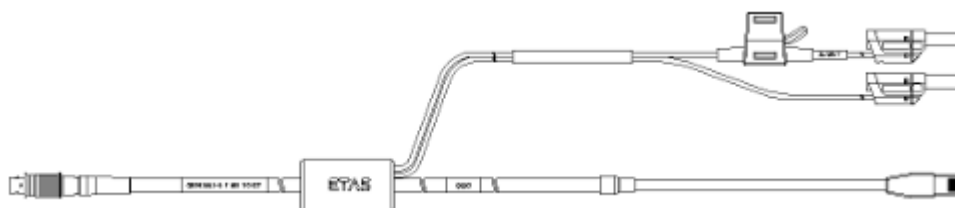

以太网延长电缆, Lemo 1B PHL - Lemo 1B FGL
(8mc-8fc), 3 m

CBEX400.1-3

F-00K-105-294

以太网PC连接和供电电缆, Lemo 1B FGL - RJ45 -
Banana (8fc-8mc+2mc), 3 m

CBEP410.1-3

F-00K-104-927

以太网PC连接和供电电缆, Lemo 1B FGL - RJ45 - Safety Banana (8fc-8mc+2mc), 3 m CBEP4105.1-3 F-00K-110-026

以太网PC连接和供电电缆, 供电线靠近电脑, Lemo 1B FGL - RJ45 - Banana (8fc-8mc+2mc), 5 m CBEP415.1-5 F-00K-105-680 m

以太网PC连接和供电电缆, 供电线靠近电脑, Lemo 1B FGL - RJ45 - Safety Banana (8fc-8mc+2mc), 5 m CBEP4155.1-5 F-00K-110-027