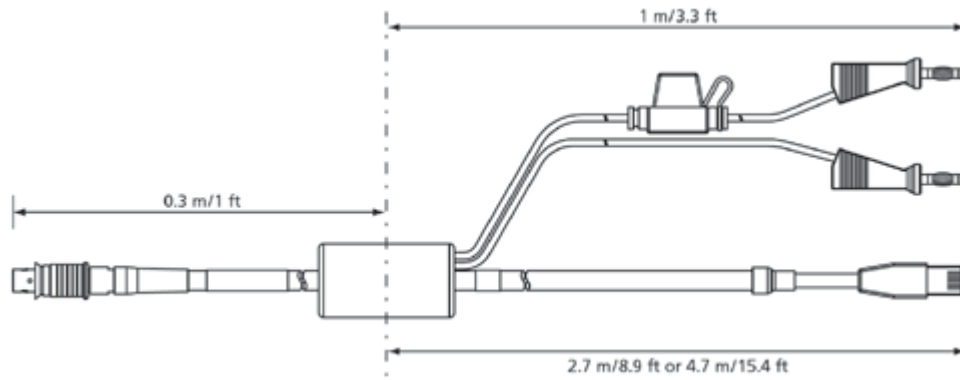

以太网延长电缆, Lemo 1B PHL - Lemo 1B FGL
(8mc-8fc), 3 m

CBEX400.1-3

F-00K-105-294

以太网PC连接和供电电缆, Lemo 1B FGL - RJ45 -
Banana (8fc-8mc+2mc), 3 m

CBEP410.1-3

F-00K-104-927

以太网PC连接和供电电缆, Lemo 1B FGL - RJ45 - Safety Banana (8fc-8mc+2mc), 3 m CBEP4105.1-3 F-00K-110-026

以太网PC连接和供电电缆, 供电线靠近电脑, Lemo 1B FGL - RJ45 - Banana (8fc-8mc+2mc), 5 m CBEP415.1-5 F-00K-105-680 m

以太网PC连接和供电电缆, 供电线靠近电脑, Lemo 1B FGL - RJ45 - Safety Banana (8fc-8mc+2mc), 5 m CBEP4155.1-5 F-00K-110-027